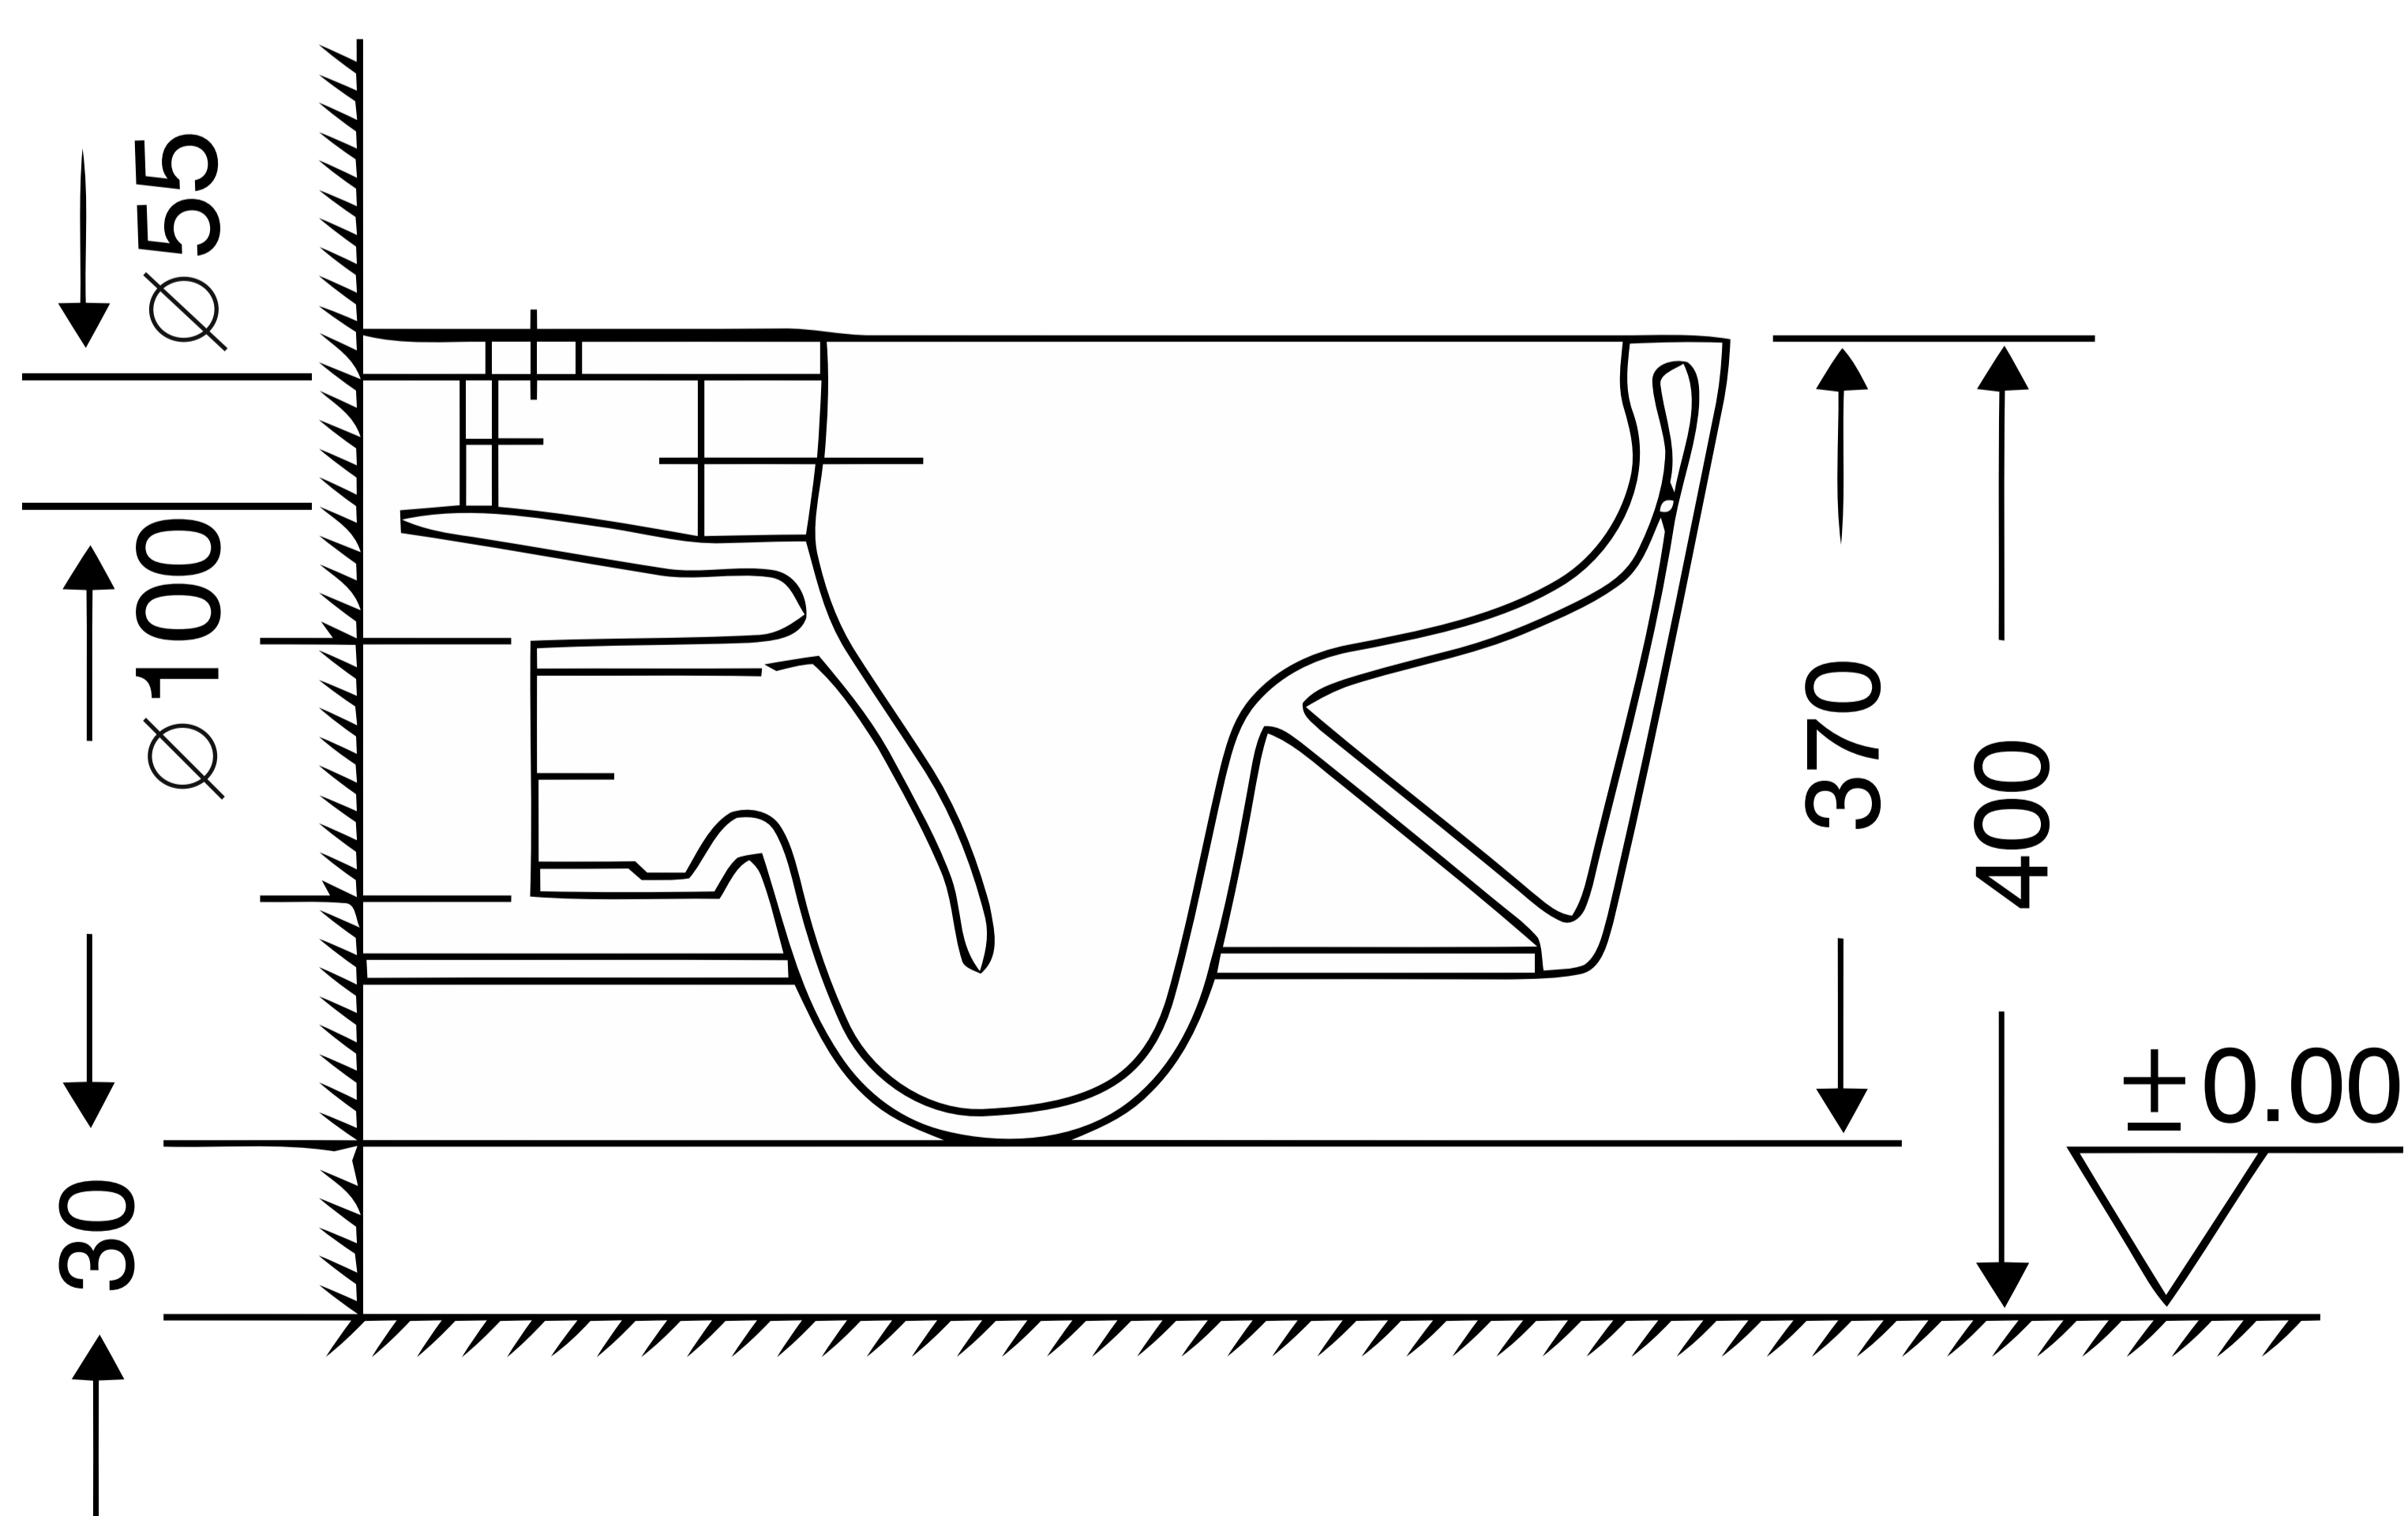

Rimless Wall Hung Toilet With Slim UF Seat Cover

Product Code : 1837

Technical Drawing

All dimension are in mm