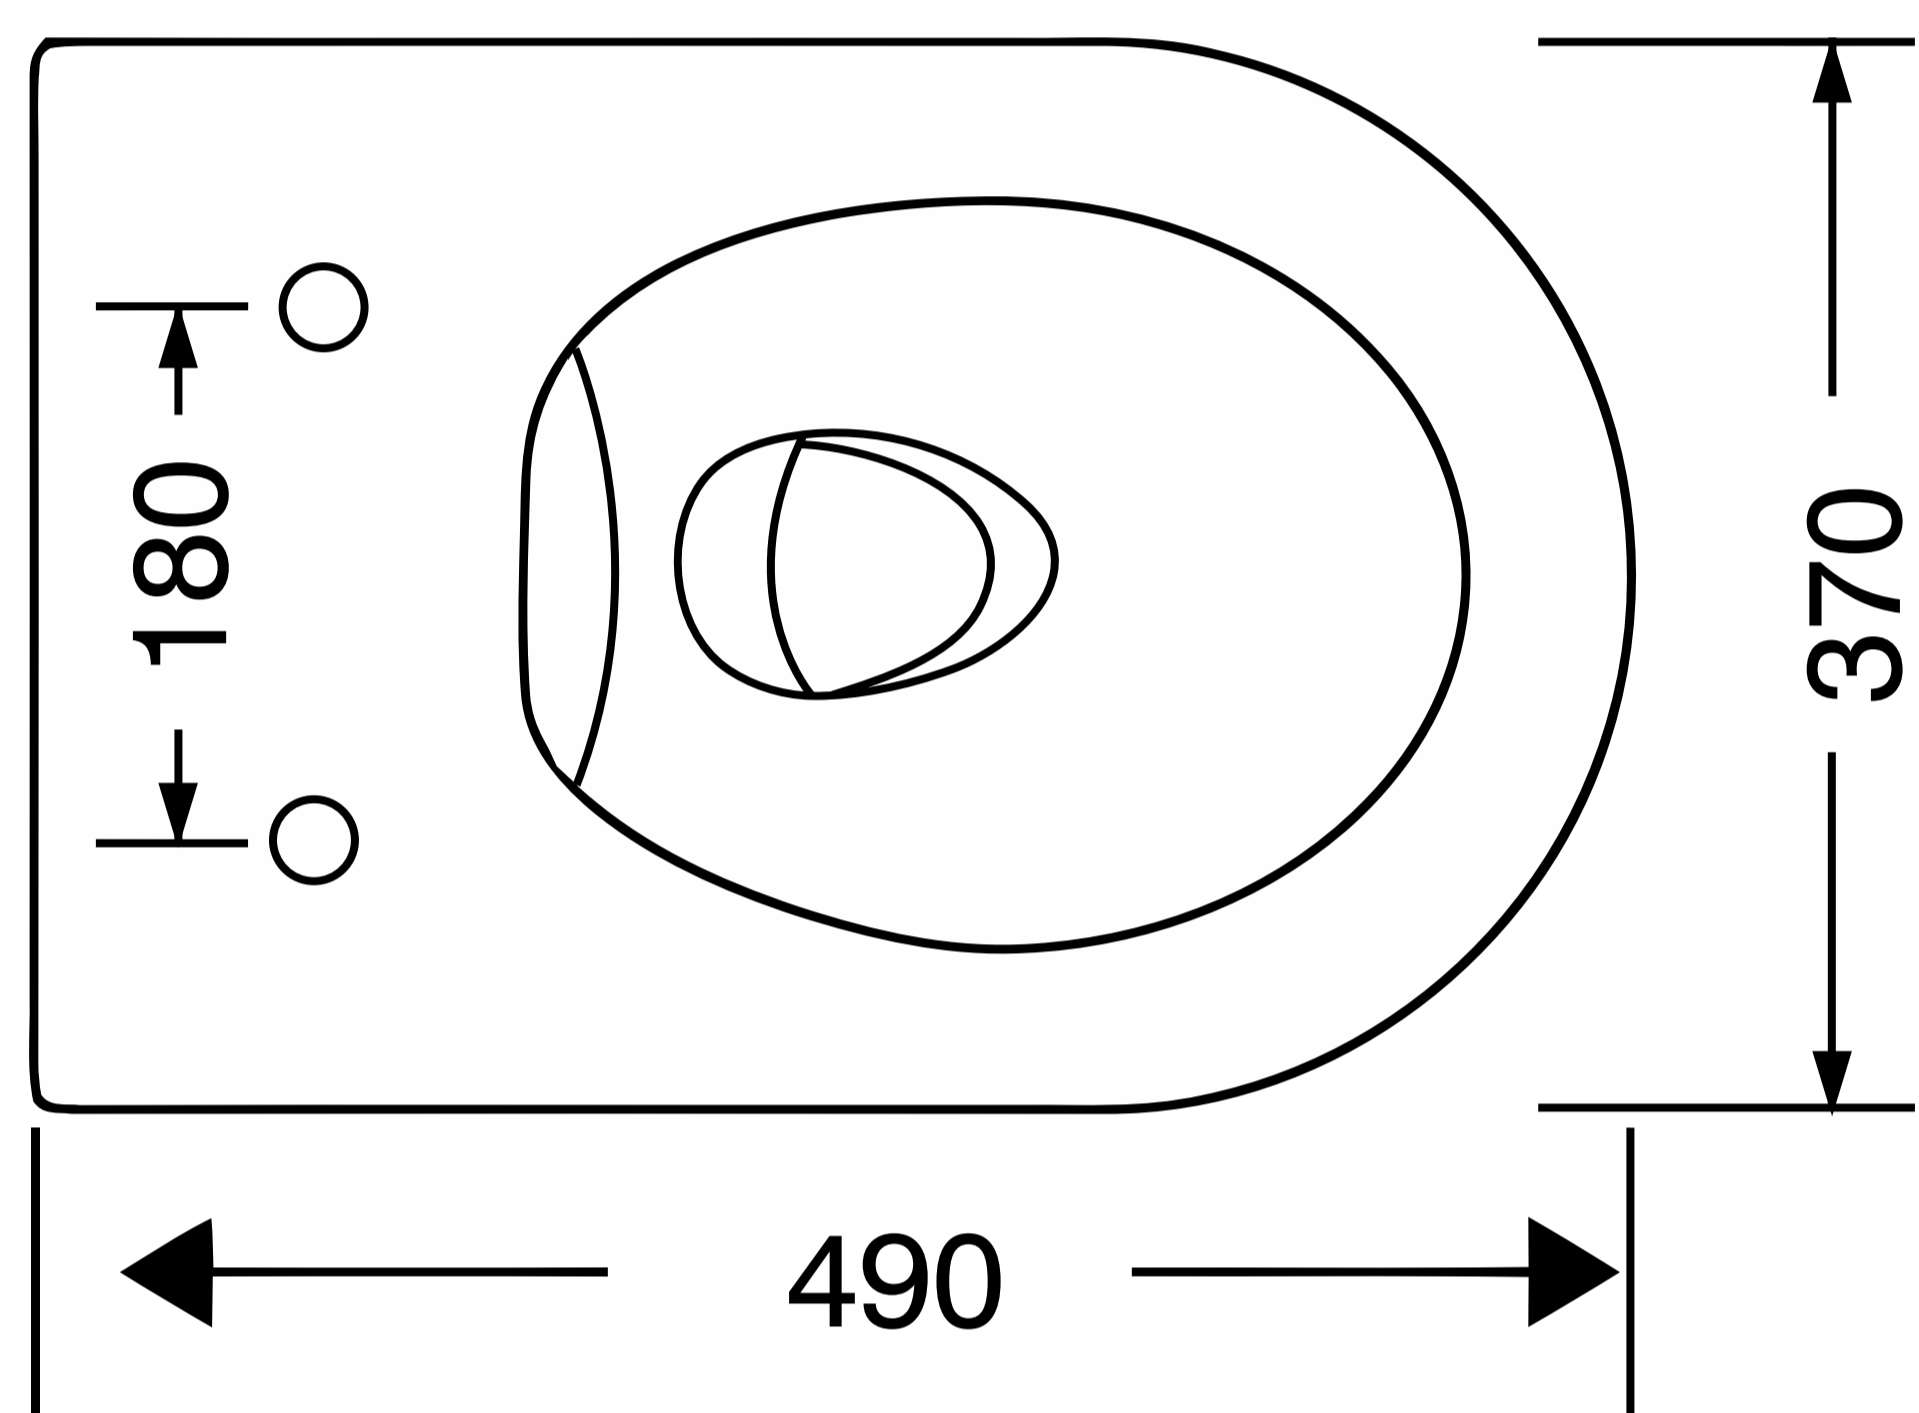

Rimless Wall Hung Toilet With Slim UF Seat Cover

Product Code : 1837

Technical Drawing

All dimension are in mm