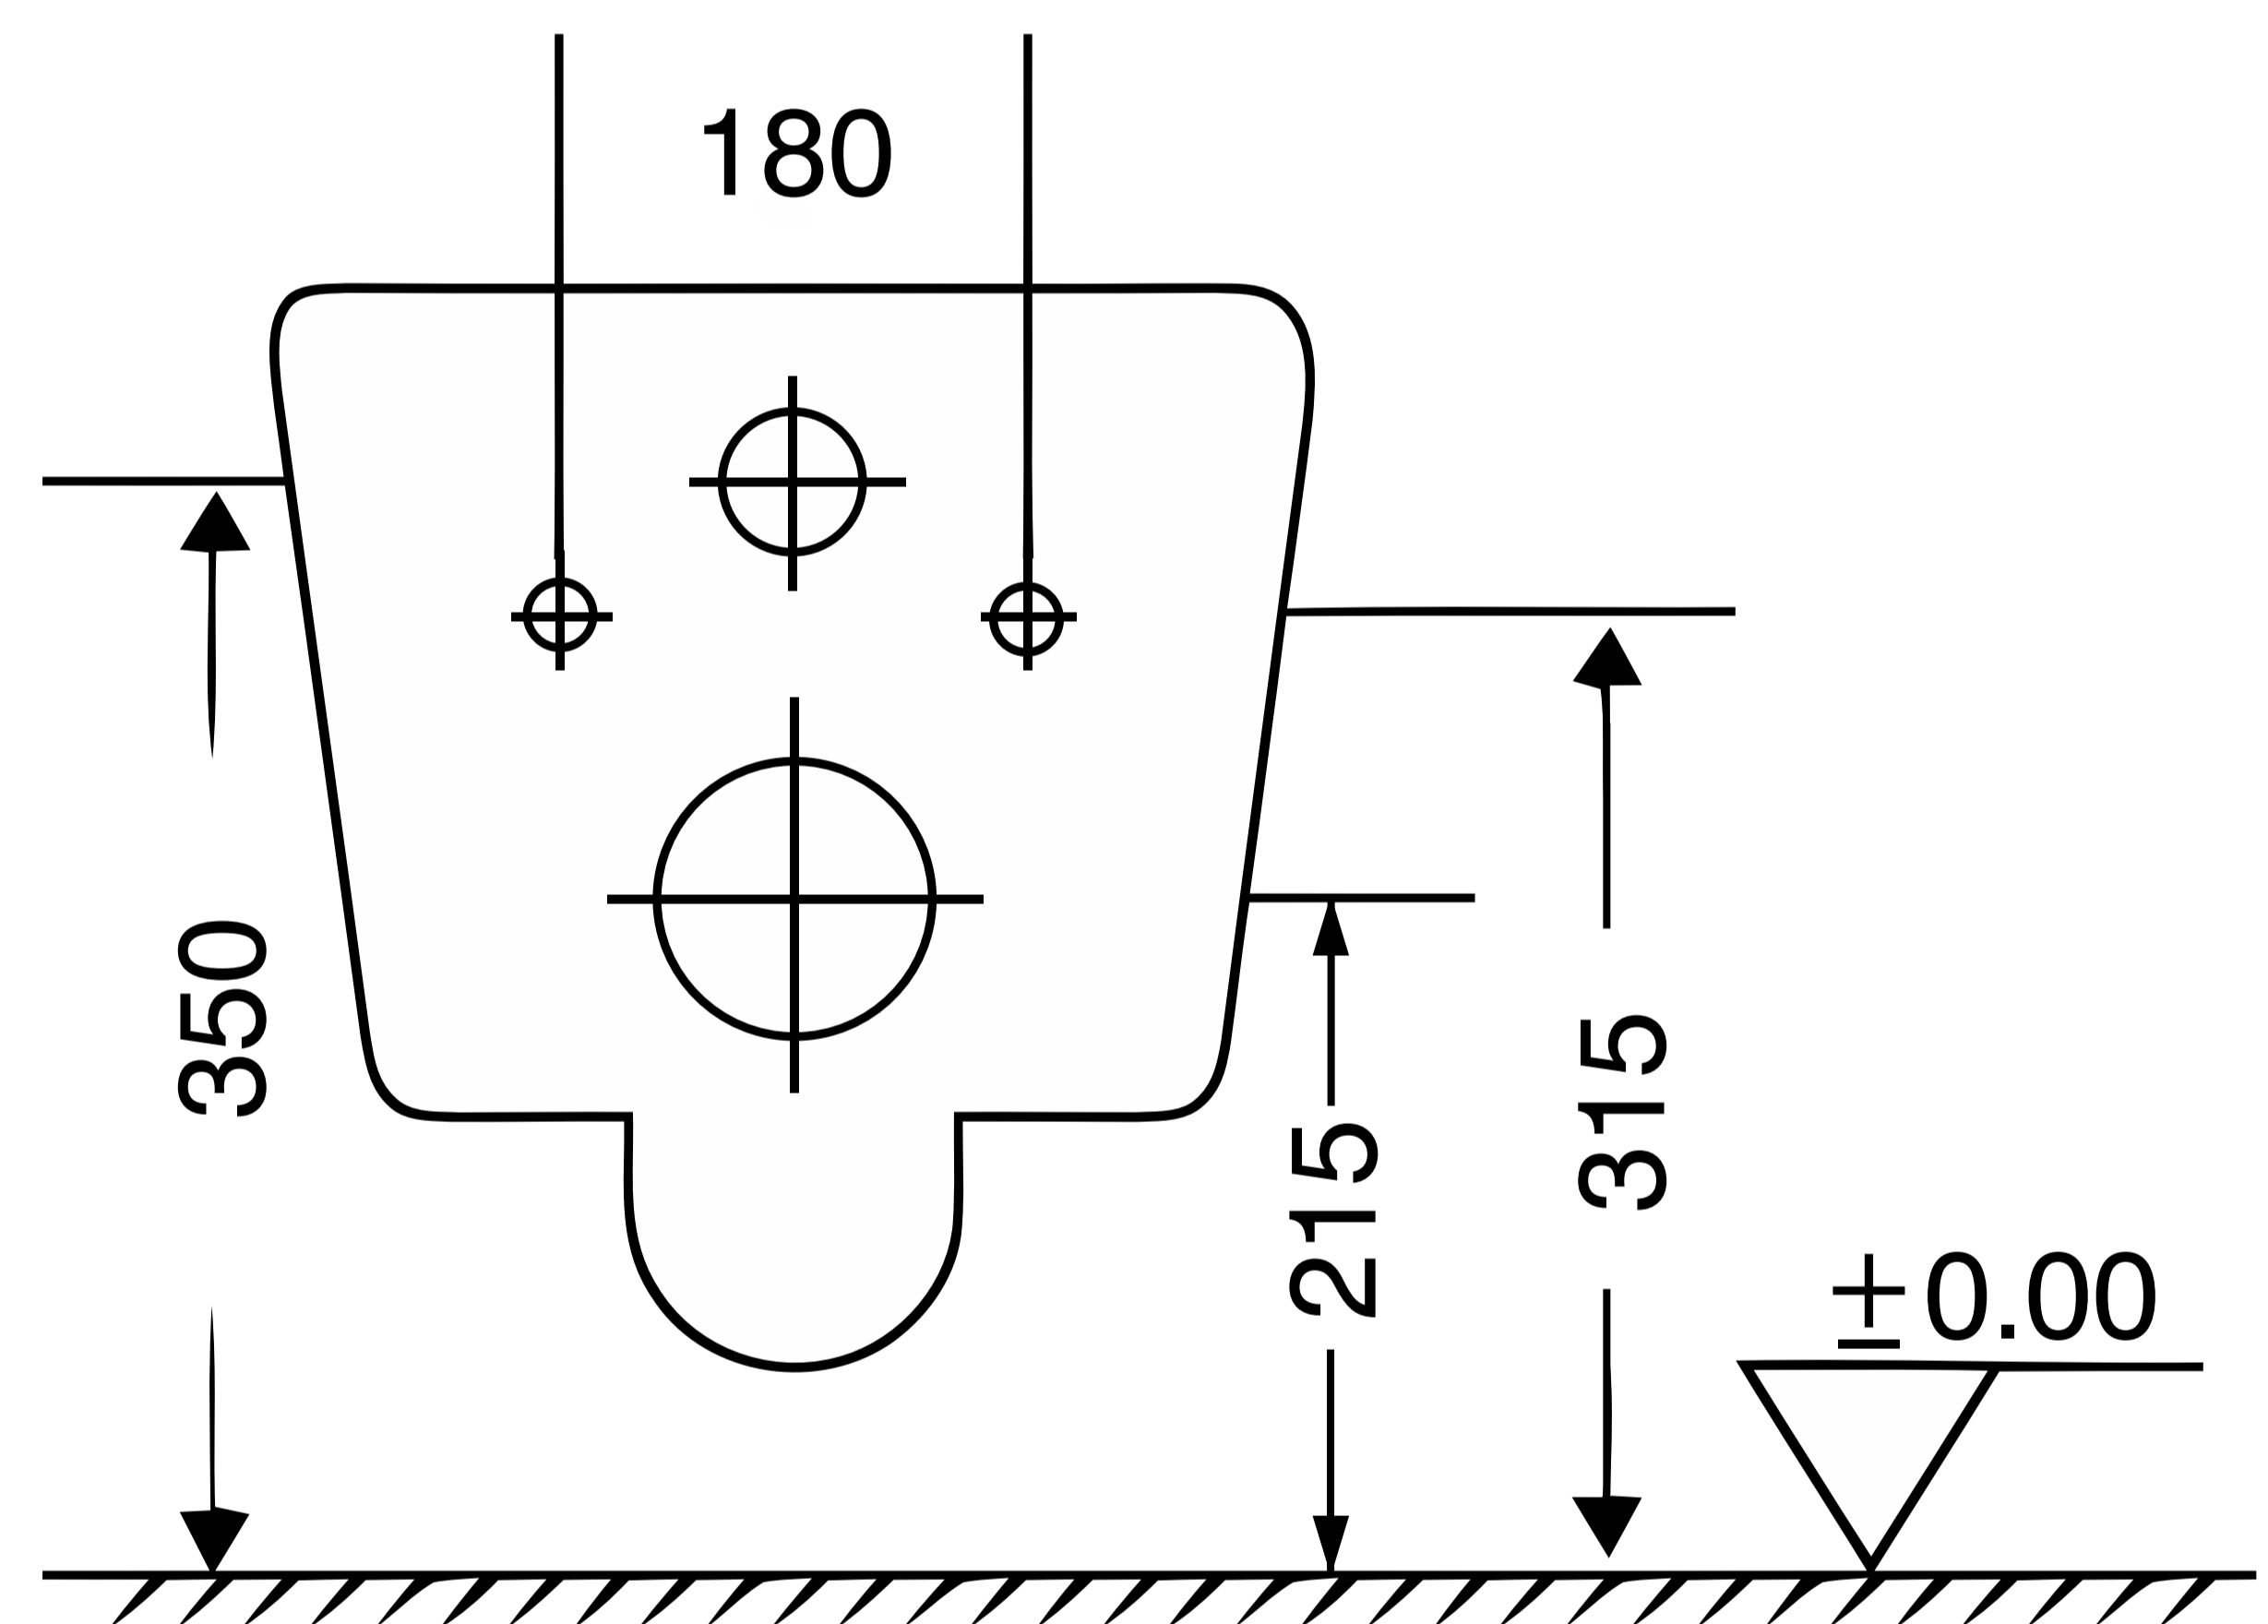

Rimless Wall Hung Toilet With Slim UF Seat Cover

Product Code : 1837

Technical Drawing

All dimension are in mm